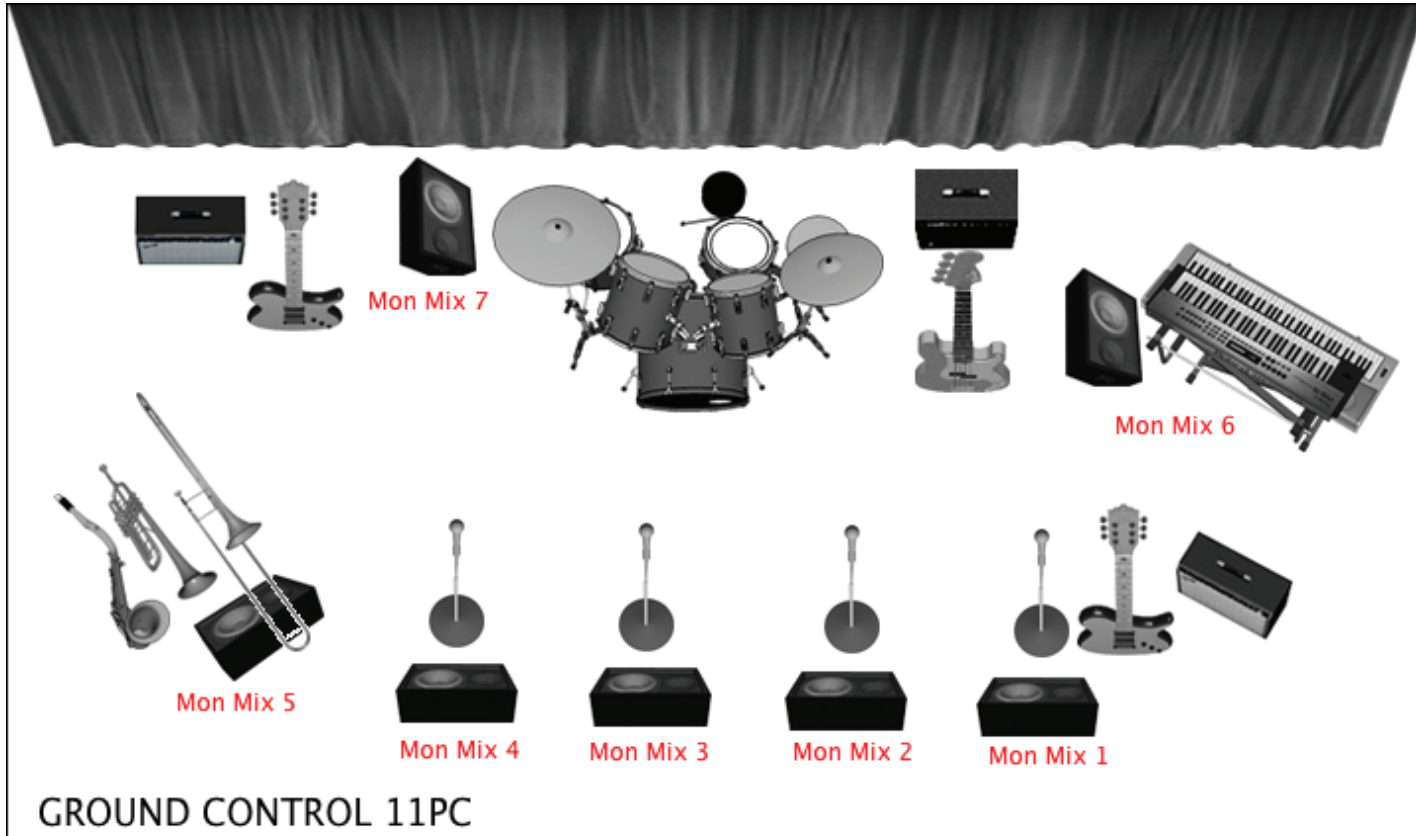

GROUND CONTROL - 11 PIECE

<p>INPUT LIST</p> <ol style="list-style-type: none"> 1. Kick Mic 2. Snare Mic 3. Overhead Mic 4. Bass DI 5. Keyboard DI 6. Keyboard DI 7. Guitar Mic – Lead 8. Guiatar Mic – Rhythm 9. Saxophone Mic 	<p>INPUT LIST CONT.</p> <ol style="list-style-type: none"> 10. Trumpet Mic 11. Trombone Mic 12. Vocal 1 Wireless 13. Vocal 2 Wireless 14. Vocal 3 Wireless 15. Vocal 4 Wireless 16. Vocal 5 Wireless 	<p>Sound Engineer, Stage Hands, & Full Sound System; Speakers, Digital Sound Board with EQ/EFX, Monitors, Power Amps, Stands and Mics to be provided by Client/ Sound Company</p> <p>Sennheiser EW Wireless Mics</p>	<p>Preferred 12' x 24 Stage Requested</p> <p>Backstage Lighting Required</p>
--	--	--	--