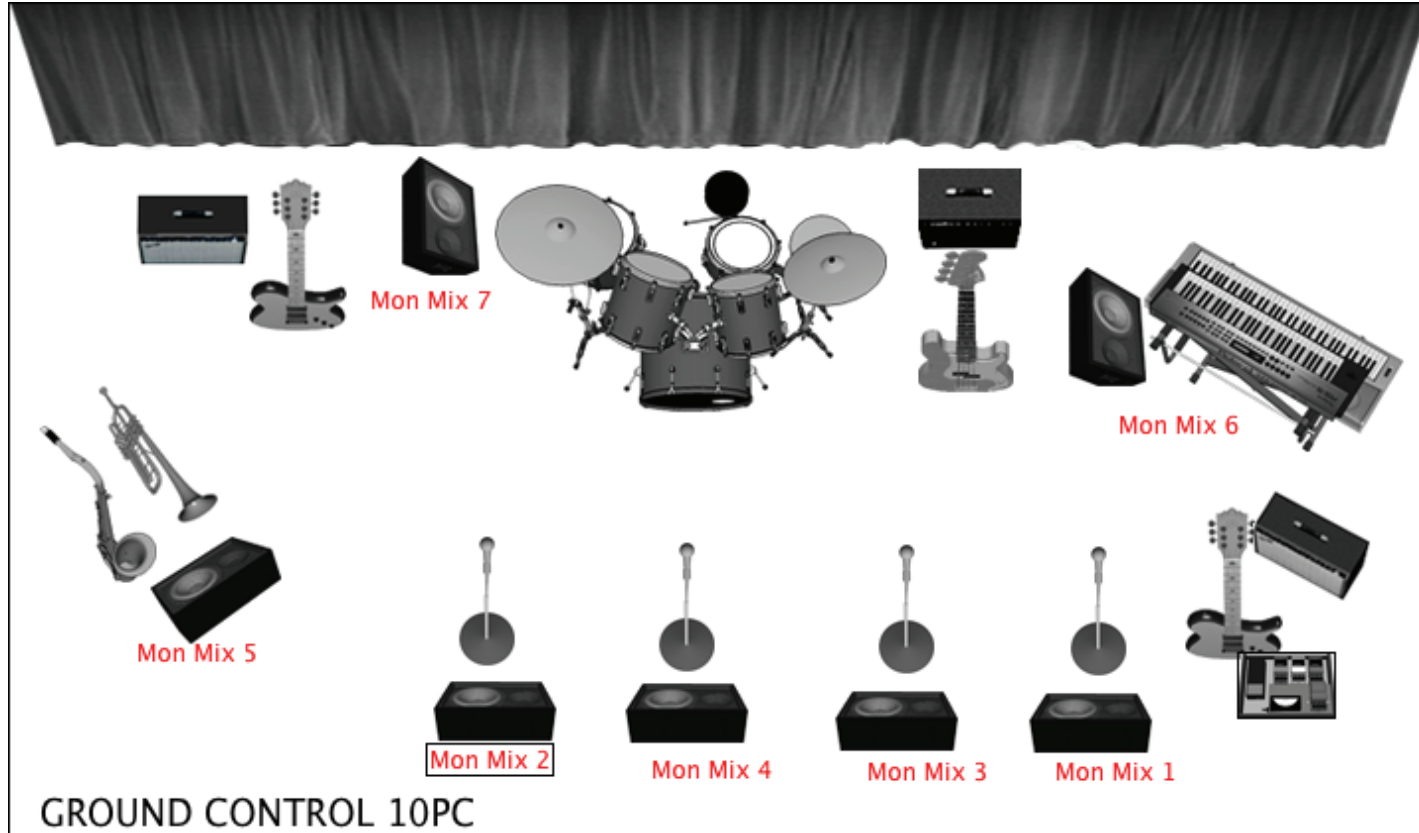

GROUND CONTROL - 10 PIECE

GROUND CONTROL 10PC

INPUT LIST

1. Kick Mic
2. Snare Mic
3. Overhead Mic
4. Bass DI
5. Keyboard DI
6. Keyboard DI
7. Guitar Mic - Lead
8. Guitar Mic - Rhythm

INPUT LIST CONT.

9. Saxophone Mic
10. Trumpet Mic
11. Vocal 1 Wireless
12. Vocal 2 Wireless
13. Vocal 3 Wireless
14. Vocal 4 Wireless
15. Vocal 5 Wireless (speeches)